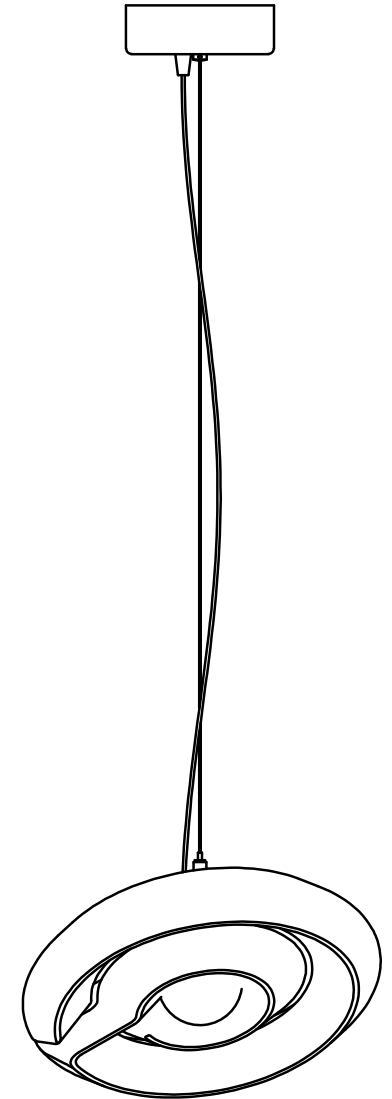

FRESNEL Ø36

OVERVIEW	Designer Year	Dirk van der Kooij 2013
	Dimensions Weight	Ø36xH7cm 2,7kg
	Material	Recycled plastic shell, aluminium fixtures
	Country of Origin	The Netherlands
ILLUMINATION	Light Source	LED
	Light Output	1300lm
	Colour Temperature (LED)	2700K
	Colour Output	±2600K
	Life Hours	50.000
	CRI	95+
	POWER - EU	Max. Usage
Input		230VAC 50/50Hz
POWER - US	Max. Usage	0,155A 17W
	Input	120VAC 50/60Hz
DIMMING*	0-10V	Recommended as the most stable dimming option. Please note that 0-10V requires 2 extra wires, bringing the total to 5: phase, neutral, ground, & 2x signal wires.
	Mains (TRIAC)	Does not require extra wires, though is less responsive than 0-10V when dimmed very low.
COMPLIANCE	Electrical Components	CE UL
CANOPY	Dimensions	Ø14,5xH5cm
	Material	Aluminium
	Suspension Cable	Adjustable on site up to 300cm. The electrical cable is intended to meander freely up the suspension cable.
CARE	The Fresnel is not suitable for use outdoors. Regular dusting is advised. Please ensure that the plastic components of the Fresnel do not come into contact with acetone or other chemical cleaners. Kooij products are protected by a limited warranty. To read the full terms please visit kooij.com/warranty .	