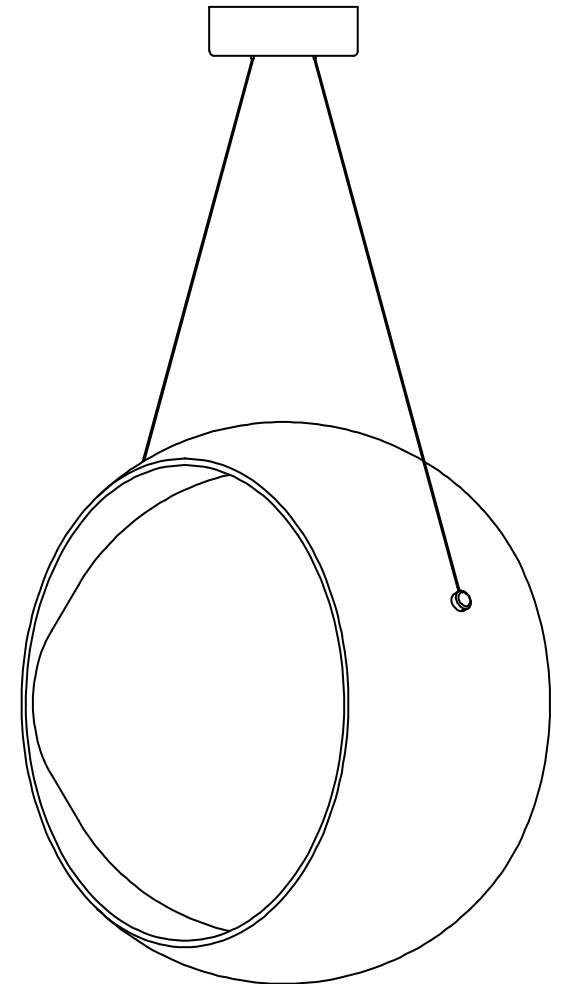

HELM

OVERVIEW

Designer Year	Dirk van der Kooij 2021
Dimensions	Ø60xW50cm
Weight	12,5kg
Material	Recycled plastic shell, brass & aluminium fixtures
Country of Origin	The Netherlands

ILLUMINATION

Light Source	LED
Light Output	7000lm
Colour Temperature (LED)	2700K
Colour Output	±2300K
Life Hours	25.000
CRI	95+

POWER - EU

Max. Usage	32,78W 0,15A
Input	230VAC 50/50Hz
Dimming*	Mains (TRIAC) DALI 0-10V

POWER - US

Max. Usage	57,24W 0,53A
Input	120VAC 50/60Hz
Dimming*	Mains (TRIAC) DALI 0-10V

COMPLIANCE

Electrical Components	UL CE
-----------------------	---------

CANOPY

Dimensions	Ø14,5xH5,5cm
Material	Aluminium
Suspension Cable	30-250cm standard, longer upon request

CARE

The Helm is not suitable for use outdoors. Regular dusting is advised. Please ensure that the plastic components of the Helm do not come into contact with acetone or other chemical cleaners. Kooij products are protected by a limited warranty. To read the full terms, please visit [kooij.com/warranty](https://www.kooij.com/warranty).