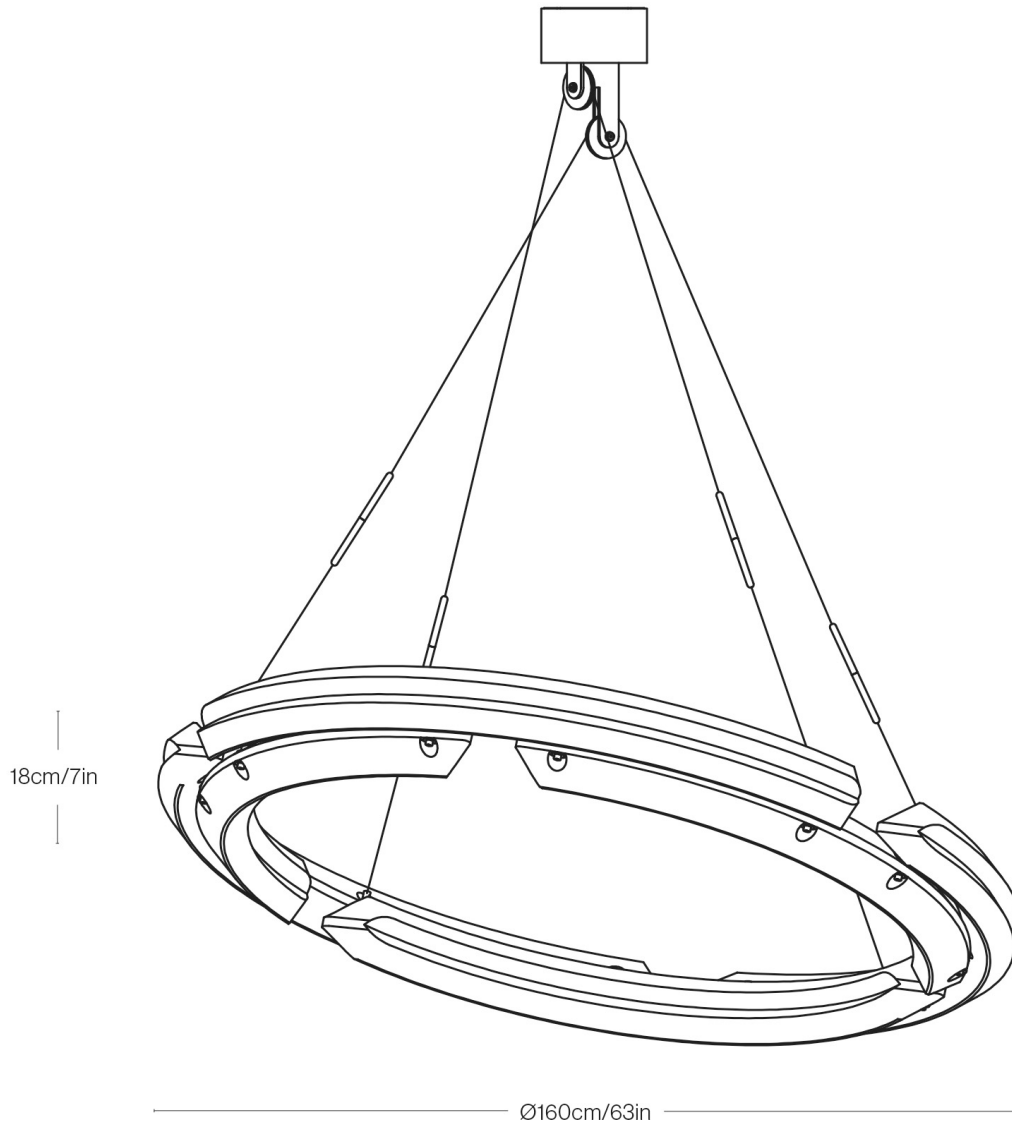

DIMENSIONS

Ø120cm/47in
H18cm/7in

WEIGHT

25kg/55lbs

MATERIALS

Recycled plastic, brass, steel

COLOUR

Due to the recycled nature of our transparent source material, no two units will have an identical tint.

ADJUSTMENT

Angle of fixture manually adjustable through tilting mechanism.

SUSPENSION

Suspension cables also serve to supply electricity adjustable on site within 150cm/59in to 500cm/197in (longer or shorter drops are available upon request)

DIMENSIONS

Ø160cm/63in
H18cm/7in

WEIGHT

35kg/77lbs

MATERIALS

Recycled plastic, brass, steel

COLOUR

Due to the recycled nature of our transparent source material, no two units will have an identical tint.

ADJUSTMENT

Angle of fixture manually adjustable through hand-tilting mechanism.

SUSPENSION

Suspension cables also serve to supply electricity
Adjustable on site within 150cm/59in to 500cm/197in
Can be made longer upon request.