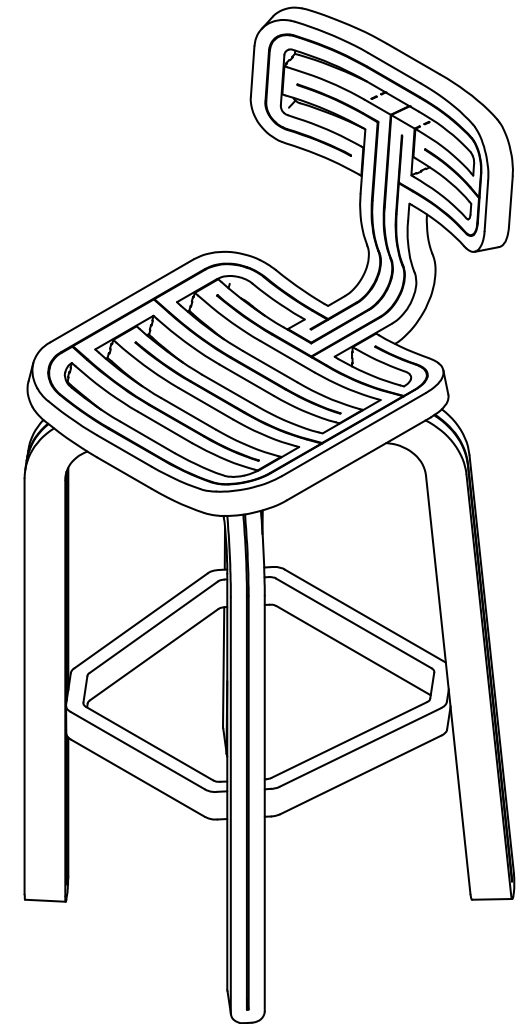

CHUBBY BAR

OVERVIEW

Designer | Year	Dirk van der Kooij | 2016
Dimensions	L45xW42xH109cm | Seat height 77cm
Weight	15kg
Material	Recycled plastic, steel fixtures, felt
Country of Origin	The Netherlands

COLOUR RANGE

Laurel	A calming mint green
Nib	Deep, chocolate brown
Tannin	An autumnal tan
Manatee	Soft, warm grey
Harbour	Rich navy blue
Potter's Pink	A nostalgic, natural pink
Peat	Dense dark green
Dijon	Mustard yellow

MATERIALITY

Texture	Smooth to sandy
Colour Distribution	Variogated to homogenous
Finish	Raw plastic, gossy to matte
Weight Capacity	120kg

The Chubby is extruded from 100% recycled plastic. As such, the colour expression, colour distribution, and texture will differ from chair to chair. These variations should be considered indicators of provenance; confirmation that each piece is entirely unique. To ensure as much cohesion as possible, all desired units of a single colour should be included in one order.

CARE

The Chubby is not suitable for use outdoors. Regular dusting is advised. Please ensure that the plastic does not come into contact with acetone or other chemical cleaners. Deep cleaning is safe with a pressure washer. Kooij products are protected by a limited warranty. To read the full terms, please visit [kooij.com/warranty](https://www.kooij.com/warranty).